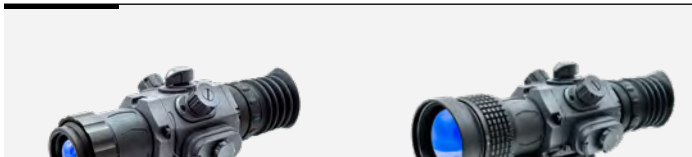

CONTRACTOR 320

3-12 x 25mm

TAVT33WN2CONT10

6-24 x 50mm

TAVT33WN5CONT10